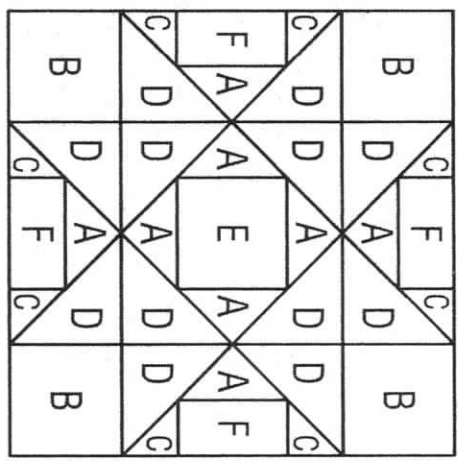

Home Treasure

12"

Light A: 2  4 1/4" x 4 1/4"
 Dark D: 6  3 7/8" x 3 7/8"

B: 4  3 1/2" x 3 1/2" C: 4  2 3/8" x 2 3/8"
 E: 1  3 1/2" x 3 1/2" F: 4  2" x 3 1/2"